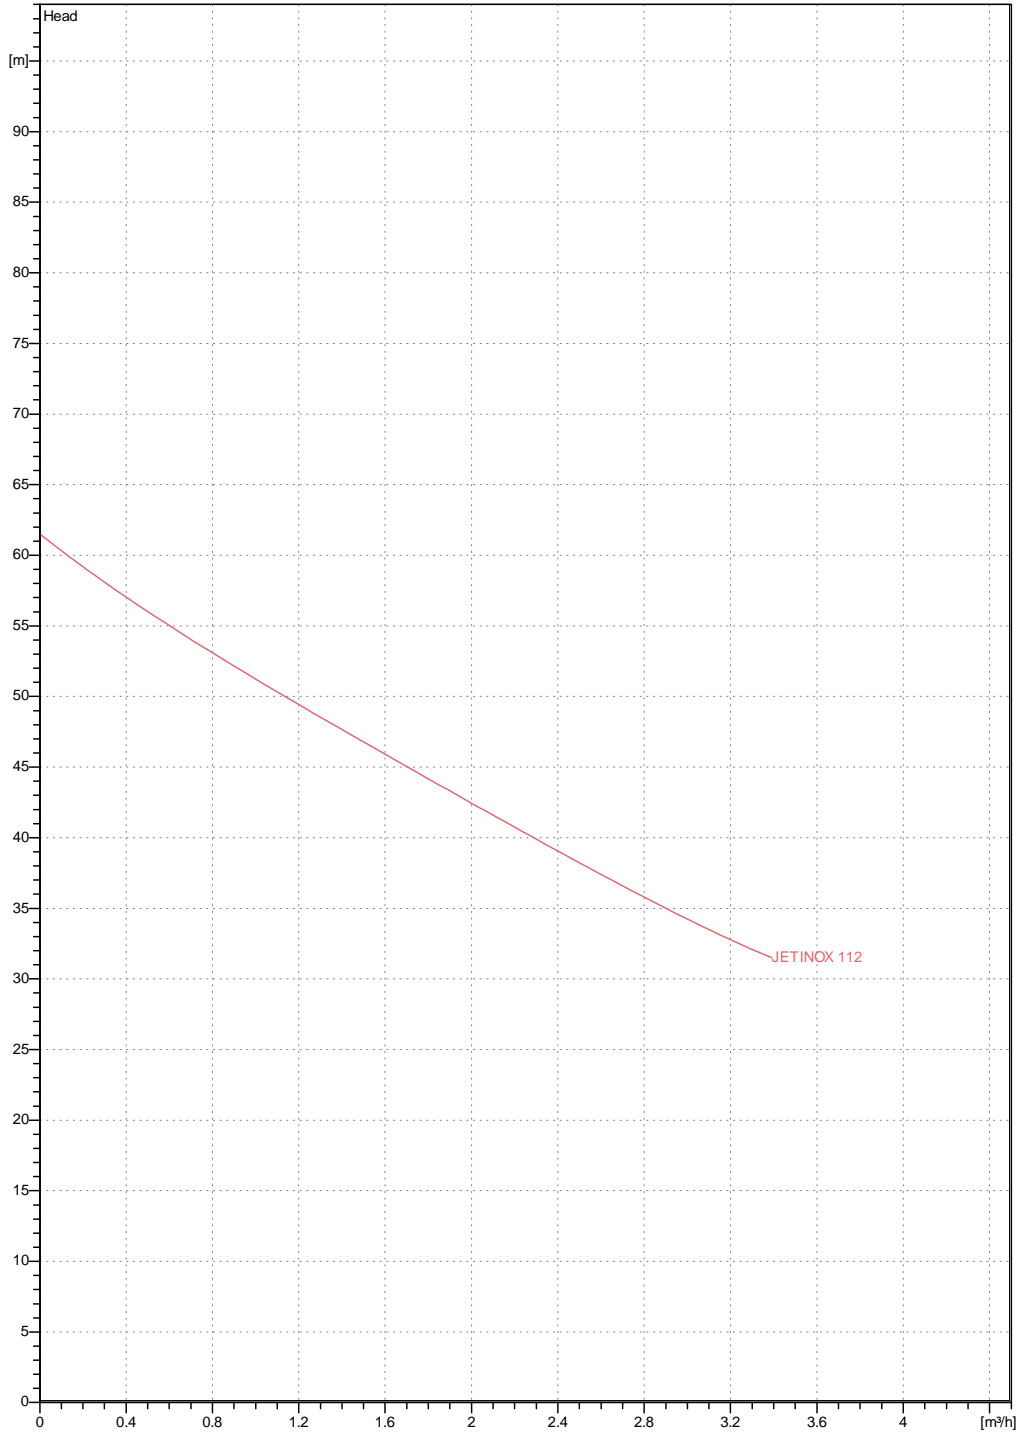

PERFORMANCE CURVES

2014-07-10

Page 2 / 3

DAB PUMPS S.p.A.
Via Marco Polo, 14 - 35035 Mestrino (PD), Italy
Tel. +39 049 5125000 - Fax +39 049 5125950
www.dabpumps.com

Society Reference Address Phone Fax E-mail	Receiver	From
		White International Pty Ltd . 52-60 Ashford Avenue, Milperra, NSW, 2214 - - pumpsales@whiteint.com.au

JETINOX 112 M-P

Curve tolerance according to ISO 9906

Hydraulic data (duty point)

Suction side 1 " G 8 bar (800 kPa)	Discharge side 1 " G 8 bar (800 kPa)	Flow : 0 m³/h	Head : 0 m	Rated speed: 2750 1/min
Project	Project ID	Created by	Created on 2014-07-10