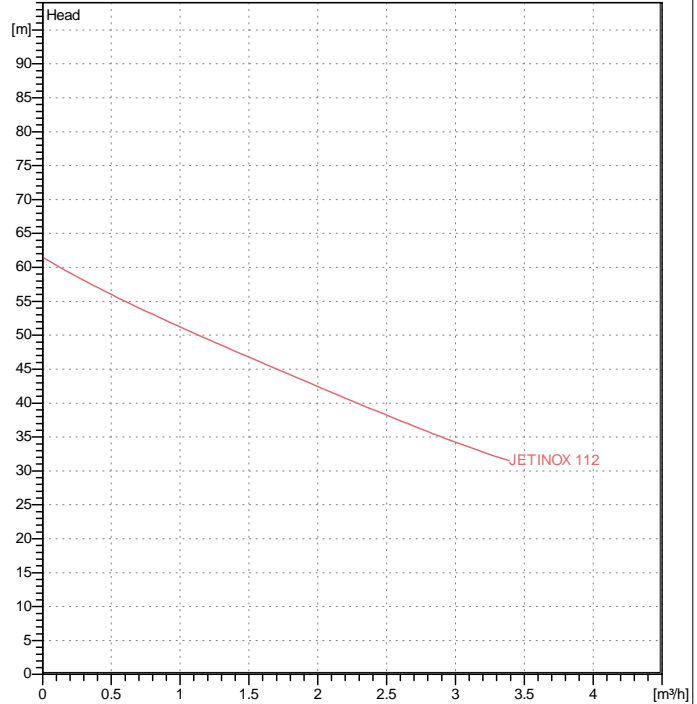

Receiver

Society
Reference
Address
Phone
Fax
E-mail

From

White International Pty Ltd
52-60 Ashford Avenue, Milperra, NSW, 2214
-
-
pumpsales@whiteint.com.au

Item n° :

102642060

Model :

JETINOX 112 M-P

Pump data

Pressure rating : 8 bar (800 kPa)
Min. fluid temperature : 0 °C
Max. fluid temperature : 35 °C
Max. Temperature operating : 40 °C

Priming capacity :

H m	2	3	4	5	6	7	8	9
Q m³/h	3.06	2.82	2.46	2.28	2.04	1.68	1.38	1.08

Requested data

Flow : 0.00 m³/h
Head : 0.00 m
Fluid : Water, pure
Fluid Temperature : 20 °C
Density : 0.9983 kg/dm³
Kinematic viscosity : 1.005 mm²/s
Vapor pressure : 2.34 kPa

Hydraulic data (duty point)

Flow :
Head :

Materials

Pump body	AISI 304 X5 Cr Ni 1810 UNI 6900/71
Impeller	Technopolymer A
Shaft with rotor	AISI 303 X10 CrNiS 1809 UNI 6900/71
OR ring	NBR Rubber
Diffuser	Technopolymer A
Mechanical seal	Carbon/Ceramic
Disc seal	AISI 304 X5 Cr Ni 1810 UNI 6900/71

Curve tolerance according to ISO 9906

Motor data

Motor brand : DAB
Nominal power P2: 1 kW
Rated speed: 2750 1/min
Rated voltage : 1~ 220-240 V 50 Hz
Nominal current : 6.2 A
Degree of protection : IP 44

Dimensions in

mm

A	424	DNA	1" G	G	111	I	9
B	232	DNM	1" G	H	276	L	174
C	122	E	207	H1	244		
D	145	F	14	H2	144		

Weight : 12 kg

Pump connection

Suction side 1" G / 8 bar (800 kPa)
Discharge side 1" G / 8 bar (800 kPa)