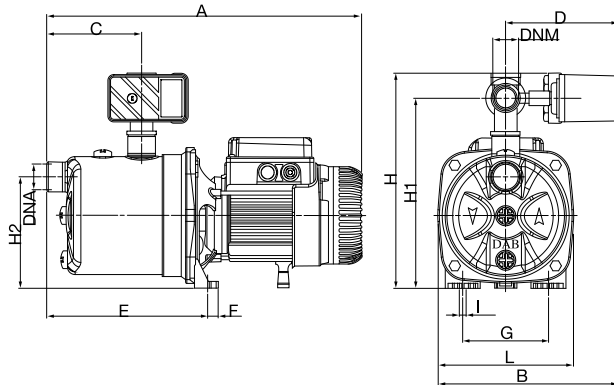

Receiver

Society
Reference
Address
Phone
Fax
E-mail

From

White International Pty Ltd
52-60 Ashford Avenue, Milperra, NSW, 2214
-
-
pumpsales@whiteint.com.au

Item n° :

102642060

Model :

JETINOX 112 M-P

Pump data

Pressure rating : 8 bar (800 kPa)
Min. fluid temperature : 0 °C
Max. fluid temperature : 35 °C
Max. Temperature operating : 40 °C

Priming capacity :

H m	2	3	4	5	6	7	8	9
Q m³/h	3.06	2.82	2.46	2.28	2.04	1.68	1.38	1.08

Requested data

Flow : 0.00 m³/h
Head : 0.00 m
Fluid : Water, pure
Fluid Temperature : 20 °C
Density : 0.9983 kg/dm³
Kinematic viscosity : 1.005 mm²/s
Vapor pressure : 2.34 kPa

Hydraulic data (duty point)

Flow :
Head :

Materials

Pump body	AISI 304 X5 Cr Ni 1810 UNI 6900/71
Impeller	Technopolymer A
Shaft with rotor	AISI 303 X10 CrNiS 1809 UNI 6900/71
OR ring	NBR Rubber
Diffuser	Technopolymer A
Mechanical seal	Carbon/Ceramic
Disc seal	AISI 304 X5 Cr Ni 1810 UNI 6900/71

Curve tolerance according to ISO 9906

Motor data

Motor brand : DAB
Nominal power P2: 1 kW
Rated speed: 2750 1/min
Rated voltage : 1~ 220-240 V 50 Hz
Nominal current : 6.2 A
Degree of protection : IP 44

Dimensions in

mm

A	424	DNA	1" G	G	111	I	9
B	232	DNM	1" G	H	276	L	174
C	122	E	207	H1	244		
D	145	F	14	H2	144		

Weight : 12 kg

Pump connection

Suction side 1" G / 8 bar (800 kPa)
Discharge side 1" G / 8 bar (800 kPa)