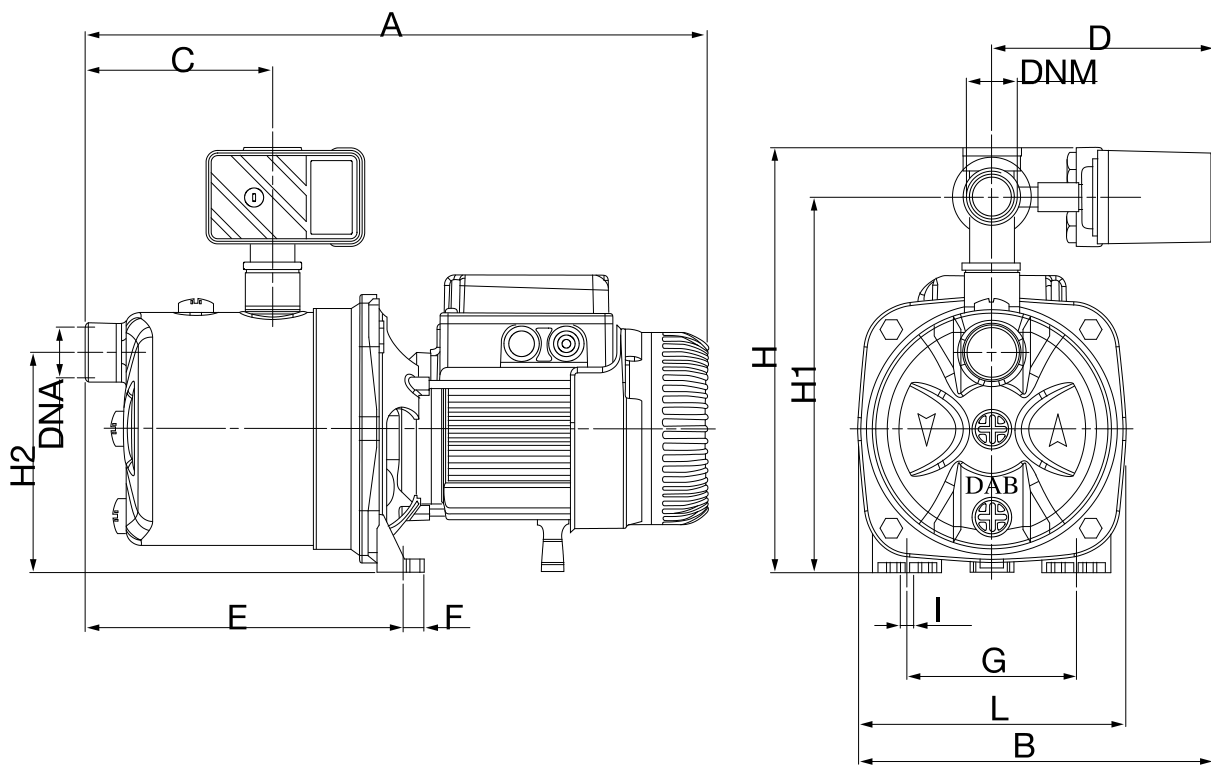

Dimensions in
mm

A	424	DNA	1" G	G	111	I	9
B	232	DNM	1" G	H	276	L	174
C	122	E	207	H1	244		
D	145	F	14	H2	144		

Weight : 12 kg

Pump connection

 Suction side 1" G / 8 bar (800 kPa)
 Discharge side 1" G / 8 bar (800 kPa)

JETINOX 112 M-P

Curve tolerance according to ISO 9906

Hydraulic data (duty point)

Suction side 1 " G 8 bar (800 kPa)	Discharge side 1 " G 8 bar (800 kPa)	Flow : 0 m³/h	Head : 0 m	Rated speed: 2750 1/min
Project	Project ID	Created by	Created on 2014-07-10	

Receiver
From

 Society
 Reference
 Address
 Phone
 Fax
 E-mail

 White International Pty Ltd
 .
 52-60 Ashford Avenue, Milperra, NSW, 2214
 .
 .
 pumpsales@whiteint.com.au

JETINOX 112 M-P

Dimensions in mm

1	A	424	H1	244		
2	B	232	H2	144		
3	C	122	I	9		
4	D	145	L	174		
5	DNA	1" G				
6	DNM	1" G				
7	E	207				
8	F	14				
9	G	111				
10	H	276				