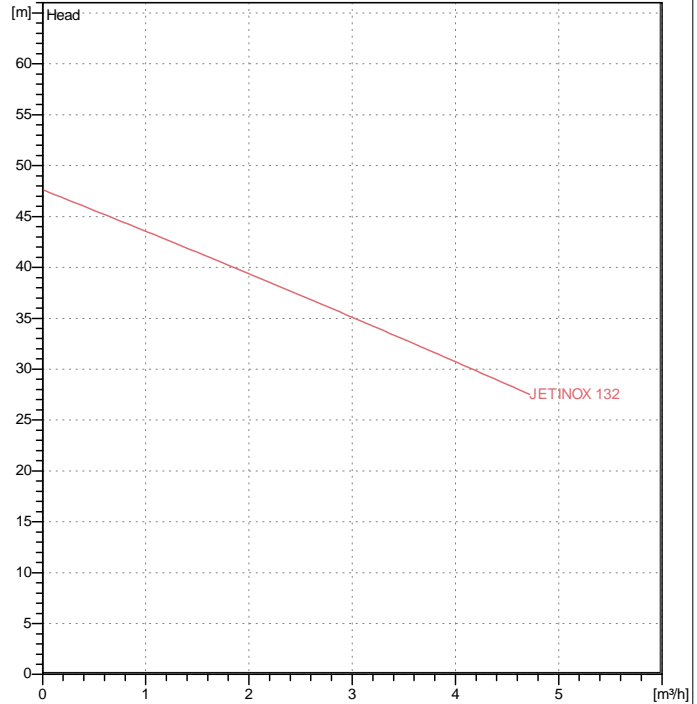

Receiver

Society
Reference
Address
Phone
Fax
E-mail

From

White International Pty Ltd
52-60 Ashford Avenue, Milperra, NSW, 2214
-
-
pumpsales@whiteint.com.au

Item n° :

102642100

Model :

JETINOX 132 M-P

Pump data

Pressure rating : 8 bar (800 kPa)
Min. fluid temperature : 0 °C
Max. fluid temperature : 35 °C
Max. Temperature operating : 40 °C

Priming capacity :

H m	2	3	4	5	6	7	8	9
Q m³/h	3.06	2.82	2.46	2.28	2.04	1.68	1.38	1.08

Requested data

Flow : 0.00 m³/h
Head : 0.00 m
Fluid : Water, pure
Fluid Temperature : 20 °C
Density : 0.9983 kg/dm³
Kinematic viscosity : 1.005 mm²/s
Vapor pressure : 2.34 kPa

Hydraulic data (duty point)

Flow :
Head :

Materials

Pump body	AISI 304 X5 Cr Ni 1810 UNI 6900/71
Impeller	Technopoly mer A
Shaft with rotor	AISI 303 X10 CrNiS 1809 UNI 6900/71
OR ring	NBR Rubber
Diffuser	Technopoly mer A
Mechanical seal	Carbon/Ceramic
Disc seal	AISI 304 X5 Cr Ni 1810 UNI 6900/71

Curve tolerance according to ISO 9906

Motor data

Motor brand : DAB
Nominal power P2: 1 kW
Rated speed: 2750 1/min
Rated voltage : 1~ 220-240 V 50 Hz
Nominal current : 6.6 A
Degree of protection : IP 44

Dimensions in

mm

A	424	DNA	1" G	G	111	I	9
B	232	DNM	1" G	H	276	L	174
C	122	E	207	H1	244		
D	145	F	14	H2	144		

Weight : 12 kg

Pump connection

Suction side 1 " G / 8 bar (800 kPa)
Discharge side 1 " G / 8 bar (800 kPa)