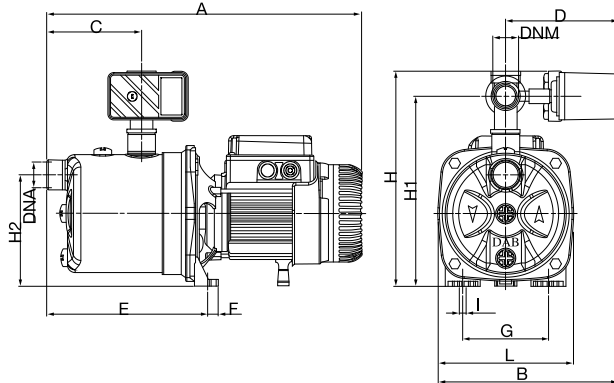

Receiver

Society
Reference
Address
Phone
Fax
E-mail

From

White International Pty Ltd
52-60 Ashford Avenue, Milperra, NSW, 2214
-
-
pumpsales@whiteint.com.au

Item n° :

102642100

Model :

JETINOX 132 M-P

Pump data

Pressure rating : 8 bar (800 kPa)
Min. fluid temperature : 0 °C
Max. fluid temperature : 35 °C
Max. Temperature operating : 40 °C

Priming capacity :

H m	2	3	4	5	6	7	8	9
Q m³/h	3.06	2.82	2.46	2.28	2.04	1.68	1.38	1.08

Requested data

Flow : 0.00 m³/h
Head : 0.00 m
Fluid : Water, pure
Fluid Temperature : 20 °C
Density : 0.9983 kg/dm³
Kinematic viscosity : 1.005 mm²/s
Vapor pressure : 2.34 kPa

Hydraulic data (duty point)

Flow :
Head :

Materials

Pump body	AISI 304 X5 Cr Ni 1810 UNI 6900/71
Impeller	Technopoly mer A
Shaft with rotor	AISI 303 X10 CrNiS 1809 UNI 6900/71
OR ring	NBR Rubber
Diffuser	Technopoly mer A
Mechanical seal	Carbon/Ceramic
Disc seal	AISI 304 X5 Cr Ni 1810 UNI 6900/71

Curve tolerance according to ISO 9906

Motor data

Motor brand : DAB
Nominal power P2: 1 kW
Rated speed: 2750 1/min
Rated voltage : 1~ 220-240 V 50 Hz
Nominal current : 6.6 A
Degree of protection : IP 44

Dimensions in

mm

A	424	DNA	1" G	G	111	I	9
B	232	DNM	1" G	H	276	L	174
C	122	E	207	H1	244		
D	145	F	14	H2	144		

Weight : 12 kg

Pump connection

Suction side 1 " G / 8 bar (800 kPa)
Discharge side 1 " G / 8 bar (800 kPa)