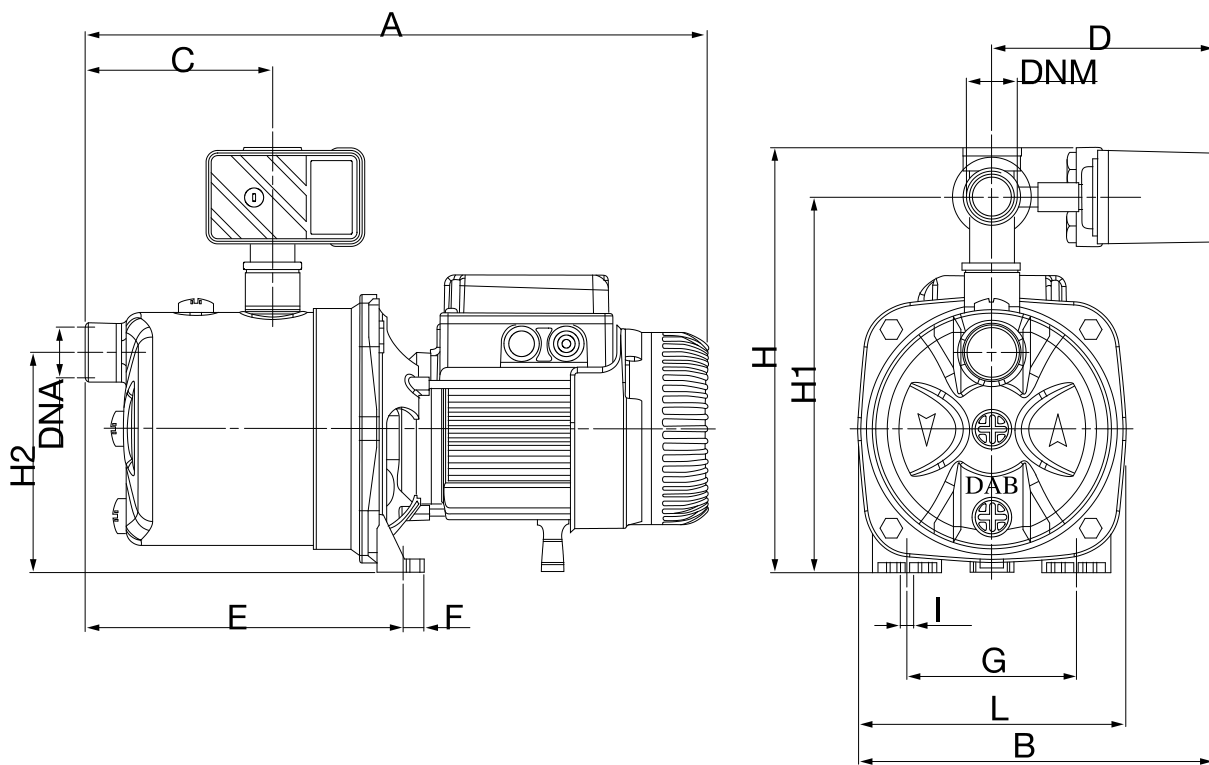

Dimensions in
mm

A	424	DNA	1" G	G	111	I	9
B	232	DNM	1" G	H	276	L	174
C	122	E	207	H1	244		
D	145	F	14	H2	144		

Weight : 12 kg

Pump connection

 Suction side 1 " G / 8 bar (800 kPa)
 Discharge side 1 " G / 8 bar (800 kPa)

JETINOX 132 M-P

Curve tolerance according to ISO 9906

Hydraulic data (duty point)

Suction side 1 " G 8 bar (800 kPa)	Discharge side 1 " G 8 bar (800 kPa)	Flow : 0 m³/h	Head : 0 m	Rated speed: 2750 1/min
Project	Project ID	Created by	Created on 2014-07-10	

Receiver
From

 Society
 Reference
 Address
 Phone
 Fax
 E-mail

 White International Pty Ltd
 .
 52-60 Ashford Avenue, Milperra, NSW, 2214
 .
 .
 pumpsales@whiteint.com.au

JETINOX 132 M-P

Dimensions in mm

1	A	424	H1	244
2	B	232	H2	144
3	C	122	I	9
4	D	145	L	174
5	DNA	1" G		
6	DNM	1" G		
7	E	207		
8	F	14		
9	G	111		
10	H	276		