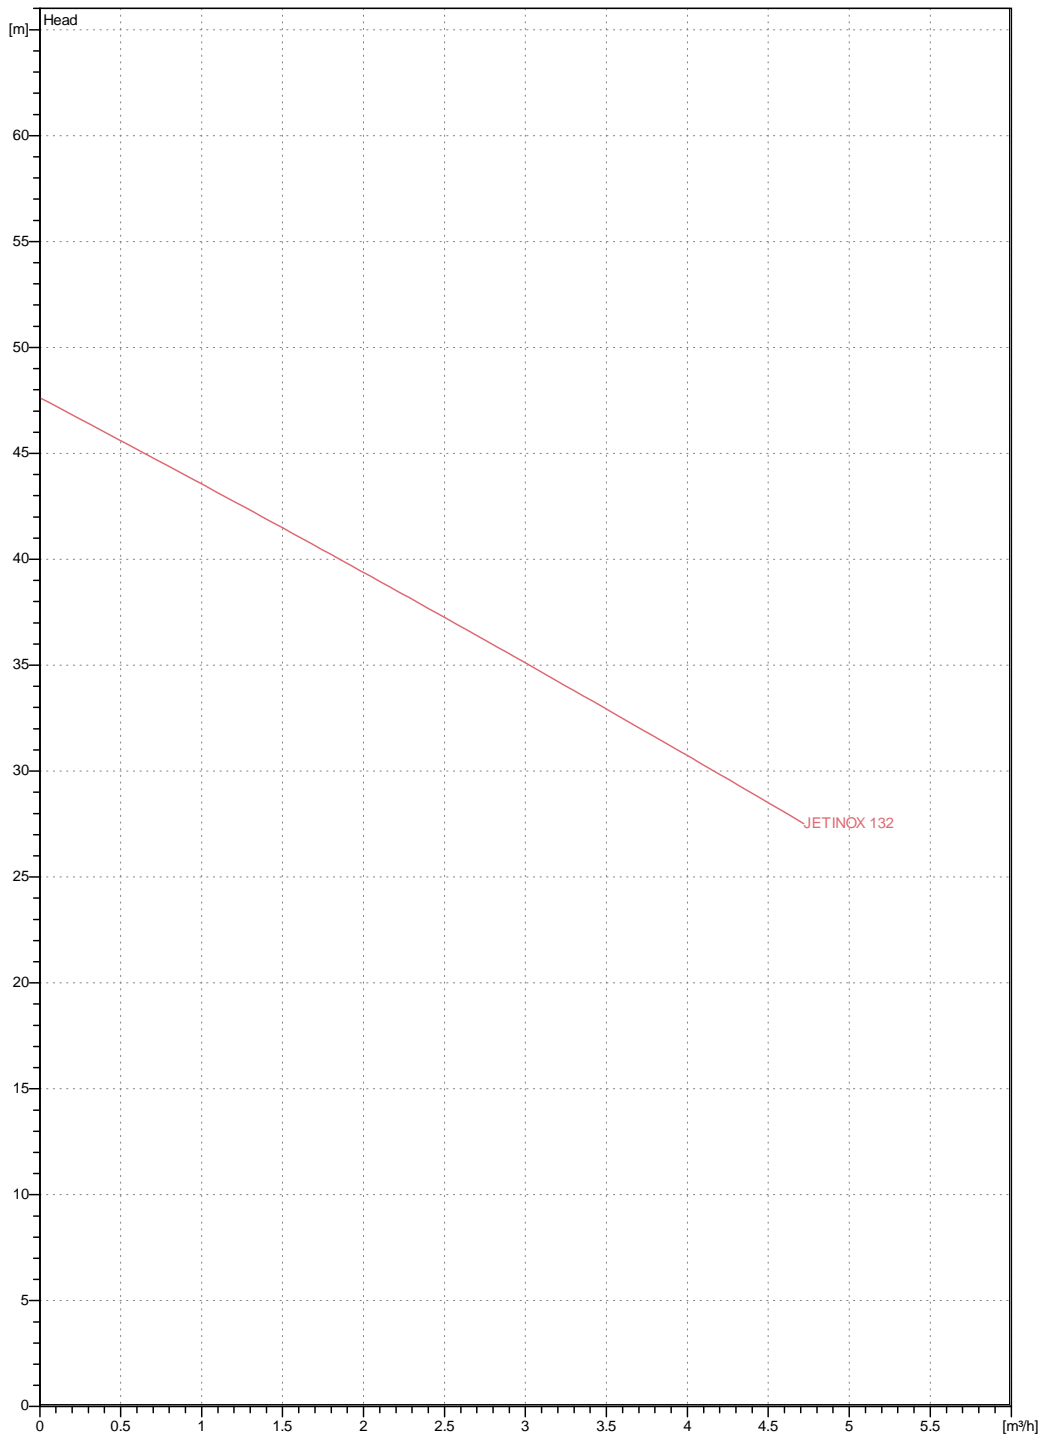

PERFORMANCE CURVES

2014-07-10

Page 2 / 3

DAB PUMPS S.p.A.
Via Marco Polo, 14 - 35035 Mestrino (PD), Italy
Tel. +39 049 5125000 - Fax +39 049 5125950
www.dabpumps.com

Society Reference Address Phone Fax E-mail	Receiver	From
		White International Pty Ltd . 52-60 Ashford Avenue, Milperra, NSW, 2214 - - pumpsales@whiteint.com.au

JETINOX 132 M-P

Curve tolerance according to ISO 9906

Hydraulic data (duty point)

Suction side 1 " G 8 bar (800 kPa)	Discharge side 1 " G 8 bar (800 kPa)	Flow : 0 m³/h	Head : 0 m	Rated speed: 2750 1/min
Project	Project ID	Created by	Created on 2014-07-10